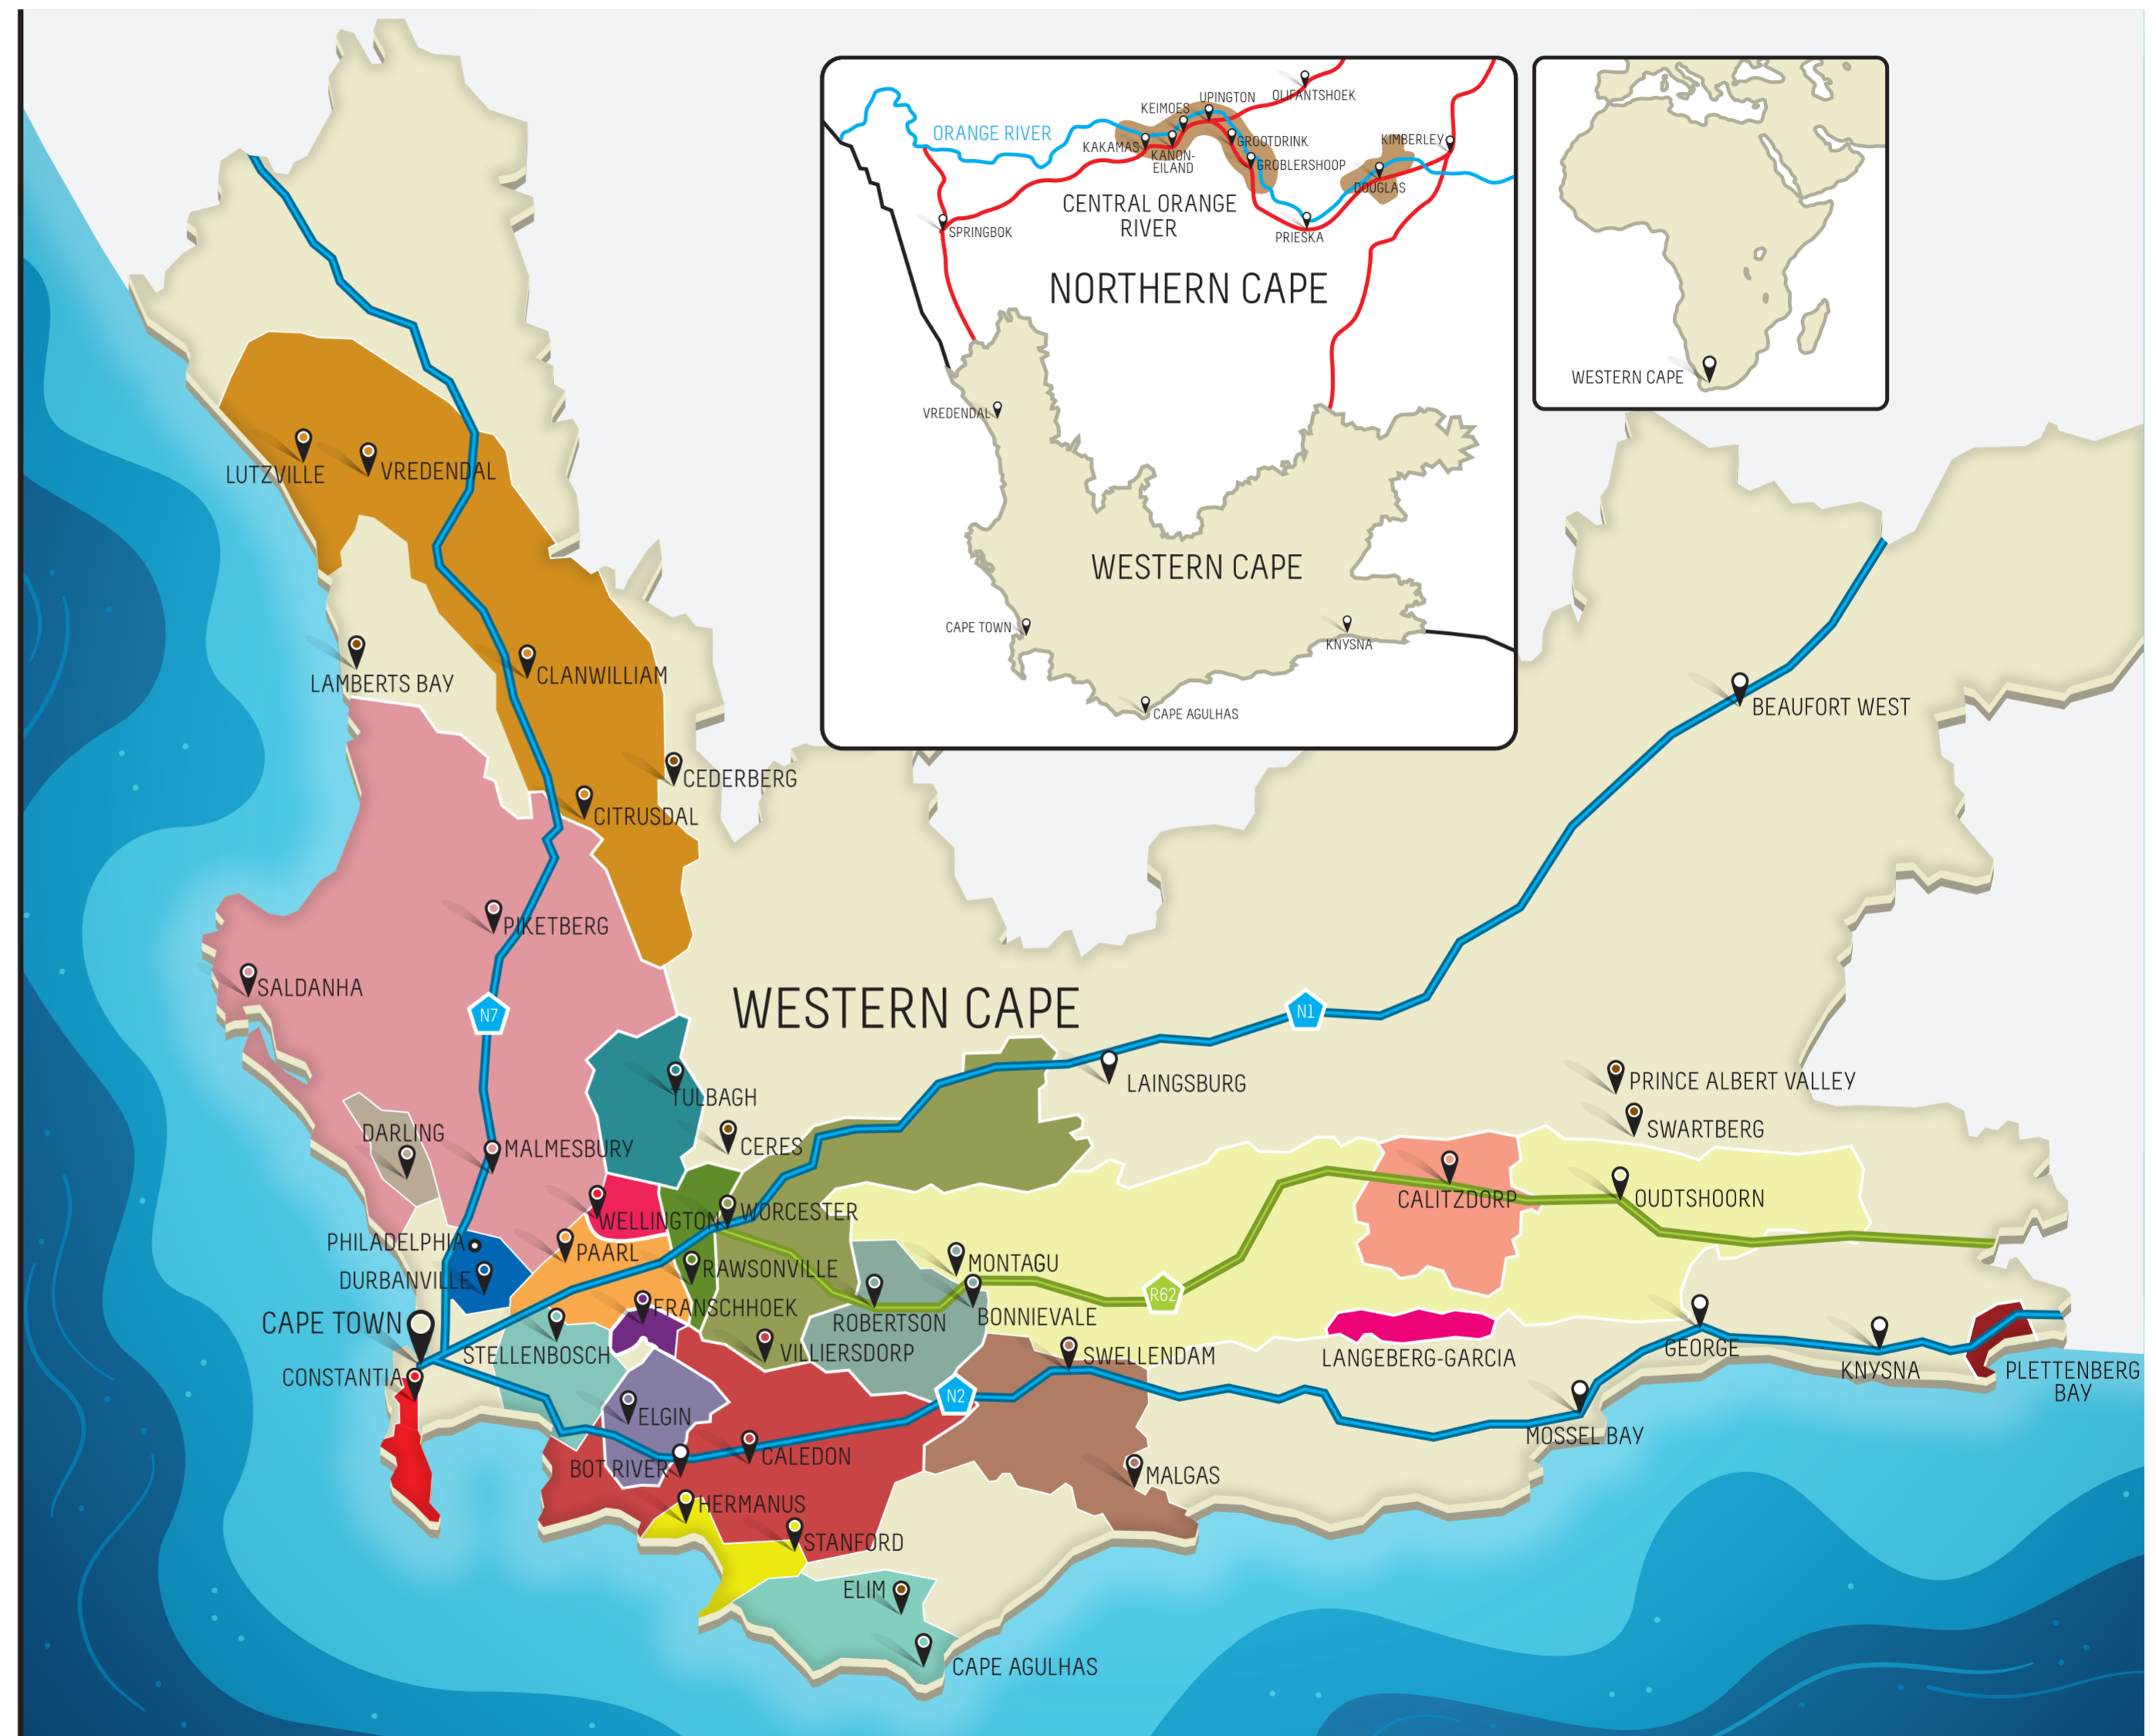

WINEGROWING AREAS OF SOUTH AFRICA

WESTERN CAPE

COASTAL REGION
Districts:

- SWARTLAND
- STELLENBOSCH
- TYGERBERG
- CAPE PENINSULA
- CONSTANTIA (Ward)
- TULBAGH
- PAARL
- FRANSCHHOEK VALLEY
- DARLING
- WELLINGTON

- KLEIN KAROO
Districts:
- CALITZDORP
 - LANGEBERG-GARCIA

CAPE SOUTH COAST
Districts:

- OVERBERG
- WALKER BAY
- SWELLENLAM
- CAPE AGULHAS
- PLETTENBERG BAY
- ELGIN

OLIFANTS RIVER
Districts:

- LUTZVILLE VALLEY
- CITRUSDAL VALLEY
- CITRUSDAL MOUNTAIN

BREEDER RIVER VALLEY
Districts:

- BREEDEKLOOF
- WORCESTER
- ROBERTSON

WARDS NOT PART OF A REGION

- CERES
- CEDERBERG
- PRINCE ALBERT VALLEY
- SWARTBERG
- LAMBERTS BAY

NORTHERN CAPE

- CENTRAL ORANGE RIVER (Ward)